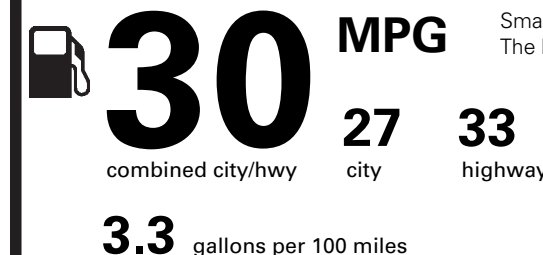

595.00

PRICE INFORMATION

BASE PRICE	\$24,885.00
TOTAL OPTIONS/OTHER	595.00
TOTAL VEHICLE & OPTIONS/OTHER	25,480.00
DESTINATION & DELIVERY	1,195.00

EPA DOT Fuel Economy and Environment

Gasoline Vehicle

Fuel Economy

Small SUVs range from 16 to 120 MPG. The best vehicle rates 136 MPGe.

You save
\$750

in fuel costs over 5 years compared to the average new vehicle.

Annual fuel cost

\$1,350

Fuel Economy & Greenhouse Gas Rating (tailpipe only) Smog Rating (tailpipe only)